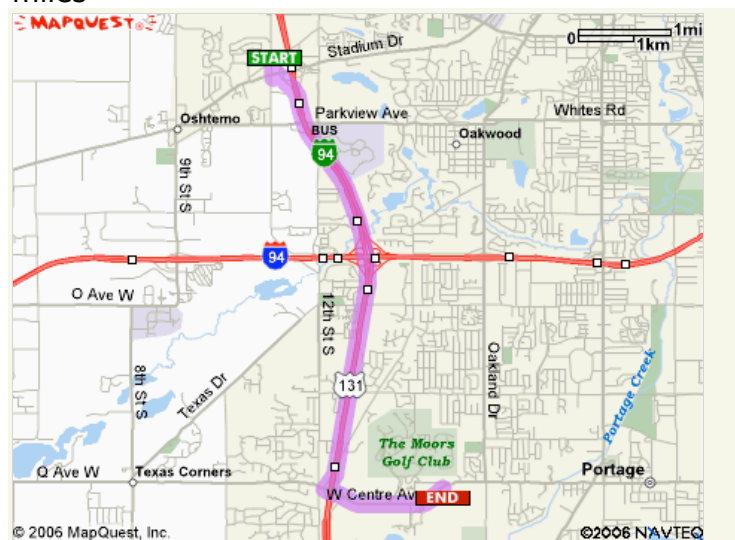

MAPQUEST

START West Hills Athletic Club:
269-387-0410
2001 S 11th St,
Kalamazoo, MI 49009, US

END YMCA-KALAMAZOO
County Family:
269-324-9622
2900 W Centre Ave,
Portage, MI 49024, US

Total Est. Time:
8 minutes

Total Est. Distance:
6.58 miles

Maneuvers	Distance
START 1: Start out going SOUTH on 11TH ST S toward STADIUM DR.	0.1 miles
 2: Turn LEFT onto STADIUM DR.	<0.1 miles
 3: Merge onto US-131 S toward THREE RIVERS.	4.7 miles
 4: Take the CENTRE AVE exit- EXIT 31- toward PORTAGE.	0.2 miles
 5: Turn LEFT onto W CENTRE AVE.	1.3 miles
END 6: End at YMCA-KALAMAZOO County Family 2900 W Centre Ave, Portage, MI 49024, US	

Total Est. Time: 8 minutes **Total Est. Distance:** 6.58 miles

All rights reserved. Use Subject to License/Copyright

These directions are informational only. No representation is made or warranty given as to their content, road conditions or route usability or expeditiousness. User assumes all risk of use. MapQuest and its suppliers assume no responsibility for any loss or delay resulting from such use.