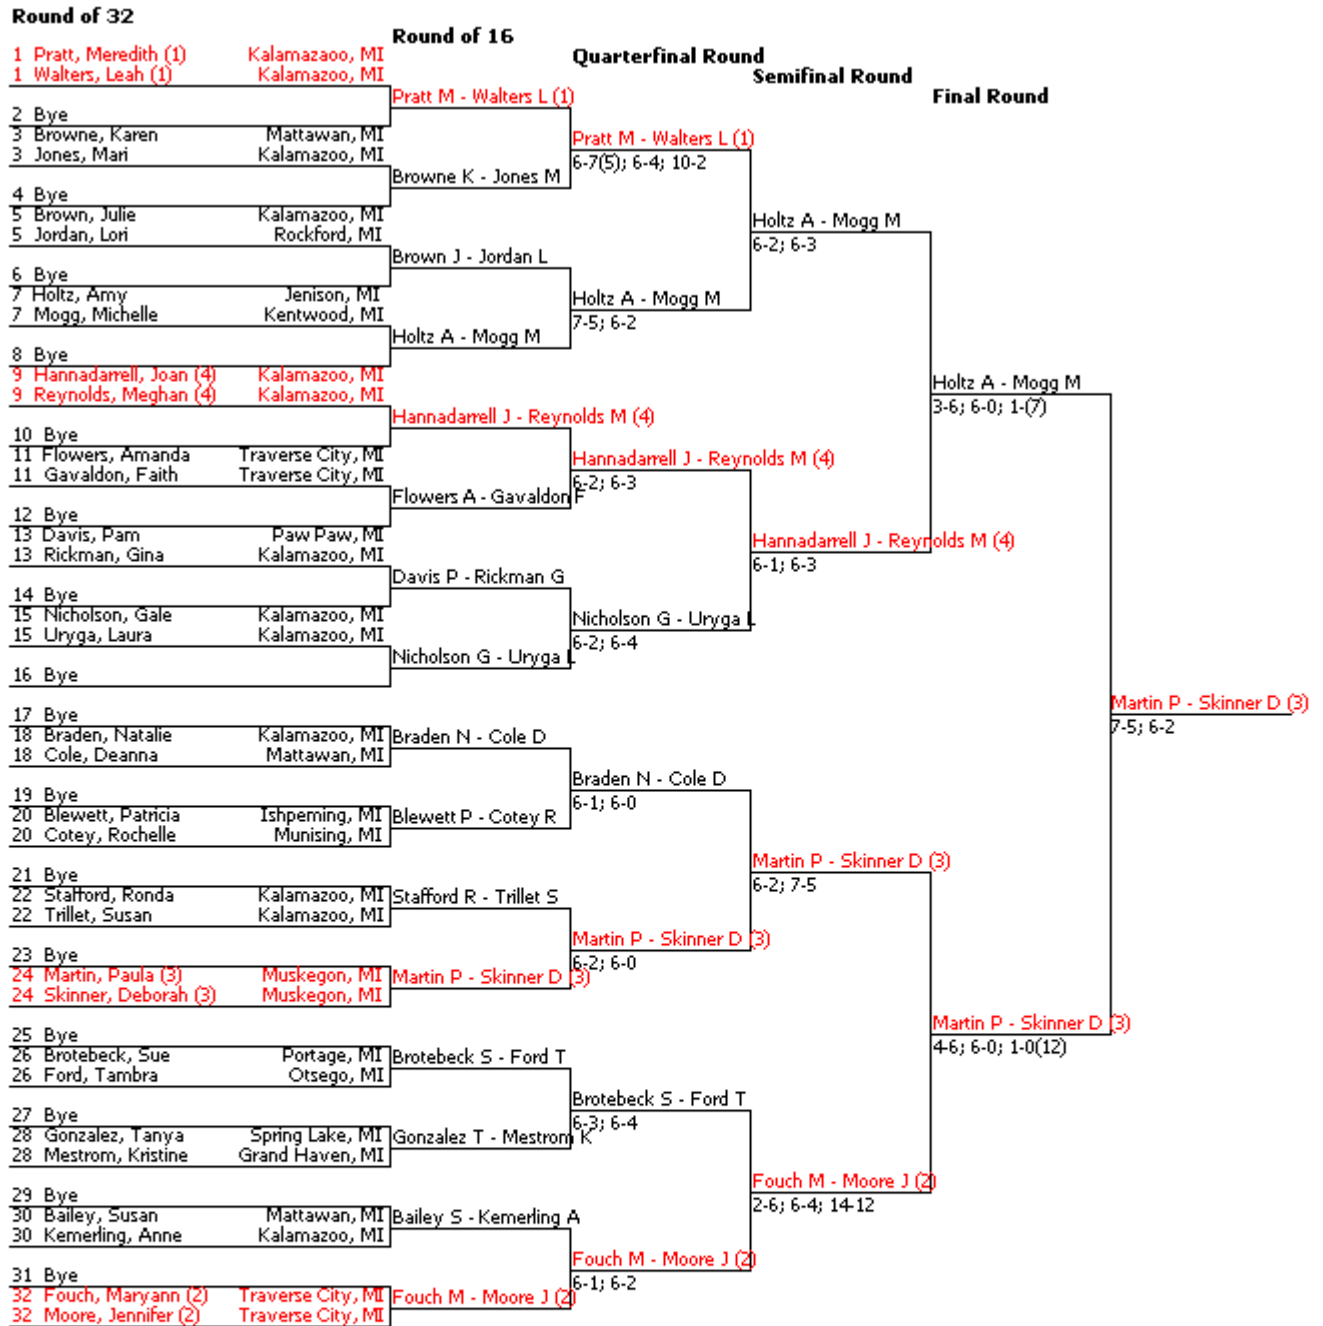

**2010 IRISH OPEN**  
**Women's 4.0 Doubles Main Draw**

**2010 IRISH OPEN**  
**Women's 4.0 Doubles Consolation Draw**